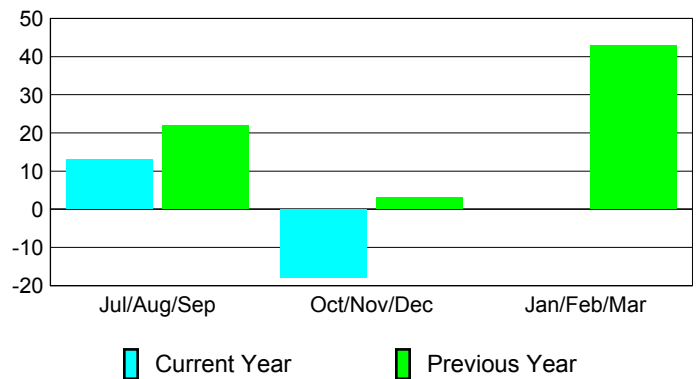

Gender Comparison 2012-2013

Jul/Aug/Sep

Oct/Nov/Dec

Jan/Feb/Mar

Male

Female