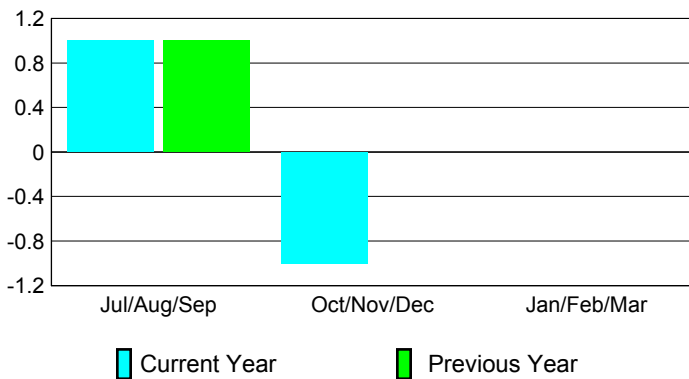

2012-2013 GMT Reports for District (or Undistricted) **District 333 D**

GMT: **Shinobu Goto**

Location: **JAPAN**

GMT CA: **5**

CLUBS

Club Results
2012-2013

Clubs
2011-2012

Month	New Club Goal	Actual New Clubs	Actual Dropped Clubs	Gain/Loss of Clubs	Gain/Loss of Clubs
Jul/Aug/Sep	1	1	0	1	1
Oct/Nov/Dec	1	0	-1	-1	0
Jan/Feb/Mar	0				0
Totals	2	1	-1	0	1

Club Results 2012-2013

Goal, New, Dropped, Gain/Loss

Comparison of Club Gain/Loss

Current Year Compared to the Previous Year

YTD Status Quo Clubs 2012-2013

Status Quo Clubs Compared to Status Quo Members

MEMBERSHIP

Membership Results
2012-2013

Membership
2011-2012

Month	Net Memb Goal	Actual New Memb	Actual Dropped Memb	Gain/Loss of Memb	Gain/Loss of Memb
Jul/Aug/Sep	50	64	-51	13	22
Oct/Nov/Dec	50	39	-57	-18	3
Jan/Feb/Mar	10				43
Totals	110	103	-108	-5	68

Membership Results 2012-2013

Goal, New, Dropped, Gain/Loss

Comparison of Membership Gain/Loss

Current Year Compared to the Previous Year

Gender Comparison 2012-2013

Jul/Aug/Sep

Oct/Nov/Dec

Jan/Feb/Mar

Male

Female