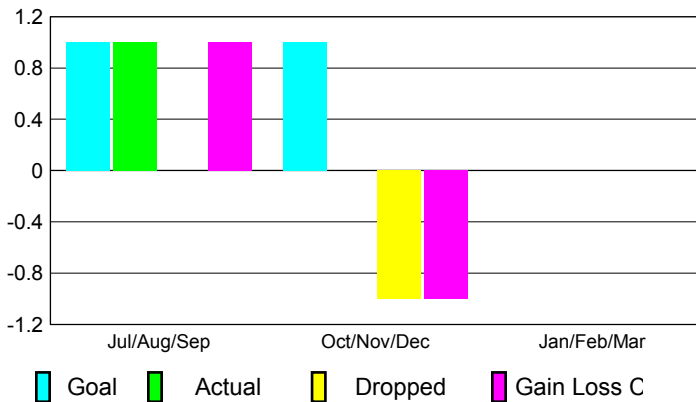

## CLUBS

Club Results  
2012-2013

Clubs  
2011-2012

Month	New Club Goal	Actual New Clubs	Actual Dropped Clubs	Gain/Loss of Clubs	Gain/Loss of Clubs
Jul/Aug/Sep	1	1	0	1	1
Oct/Nov/Dec	1	0	-1	-1	0
Jan/Feb/Mar	0				0
<b>Totals</b>	<b>2</b>	<b>1</b>	<b>-1</b>	<b>0</b>	<b>1</b>

### Club Results 2012-2013

Goal, New, Dropped, Gain/Loss

### Comparison of Club Gain/Loss

Current Year Compared to the Previous Year