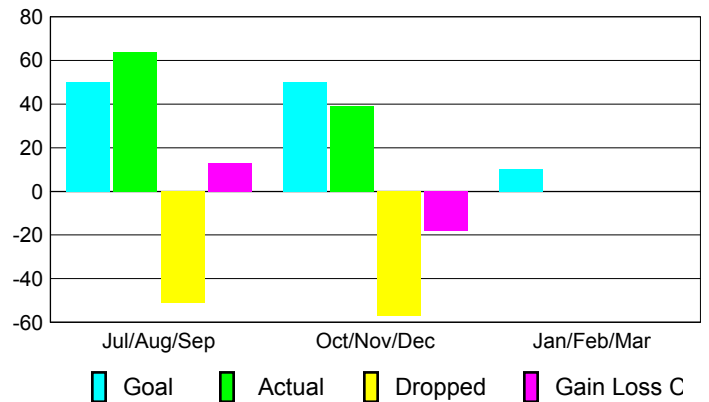

### YTD Status Quo Clubs 2012-2013

Status Quo Clubs Compared to Status Quo Members

## MEMBERSHIP

Membership Results  
2012-2013

Membership  
2011-2012

Month	Net Memb Goal	Actual New Memb	Actual Dropped Memb	Gain/Loss of Memb	Gain/Loss of Memb
Jul/Aug/Sep	50	64	-51	13	22
Oct/Nov/Dec	50	39	-57	-18	3
Jan/Feb/Mar	10				43
<b>Totals</b>	<b>110</b>	<b>103</b>	<b>-108</b>	<b>-5</b>	<b>68</b>

### Membership Results 2012-2013

Goal, New, Dropped, Gain/Loss

### Comparison of Membership Gain/Loss

Current Year Compared to the Previous Year